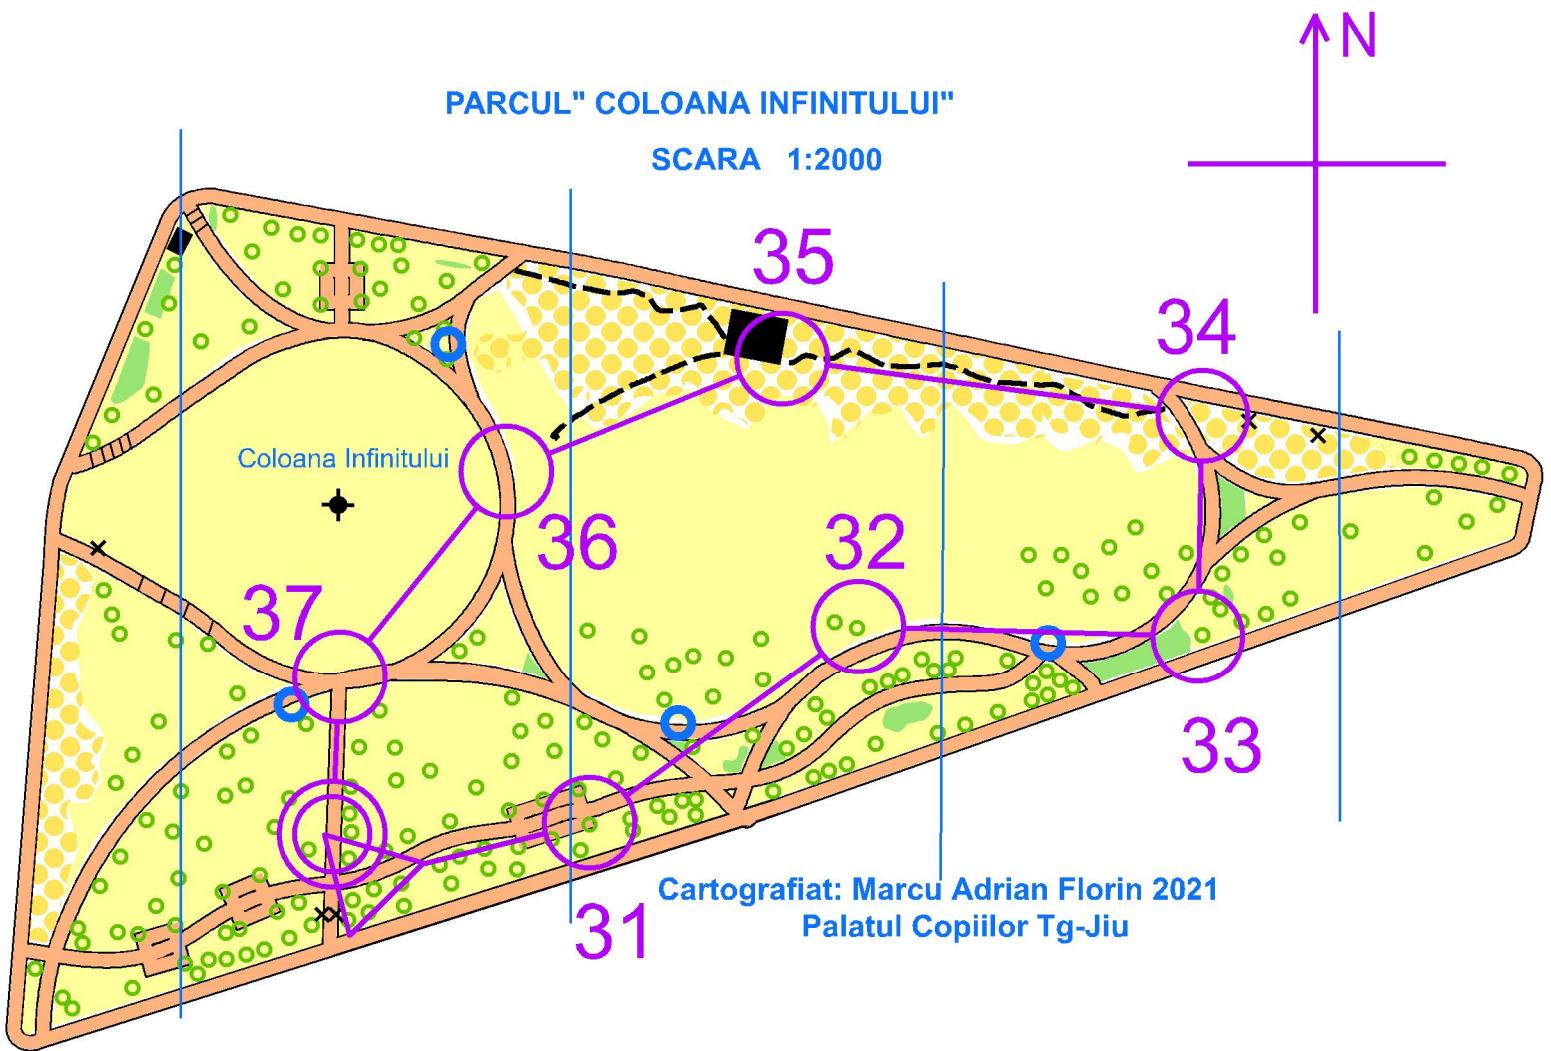

PARCUL "COLOANA INFINITULUI"

SCARA 1:2000

Auxiliar curricular 1

Course OPEN, Length 0.6 km

Start

1. 31 Copac pe alee
2. 32 Copac
3. 33 Copac
4. 34 Bifurcatie alei
5. 35 Colt cladire
6. 36 Alee
7. 37 Intersectie Alei

40 m from last control to finish. No tapes