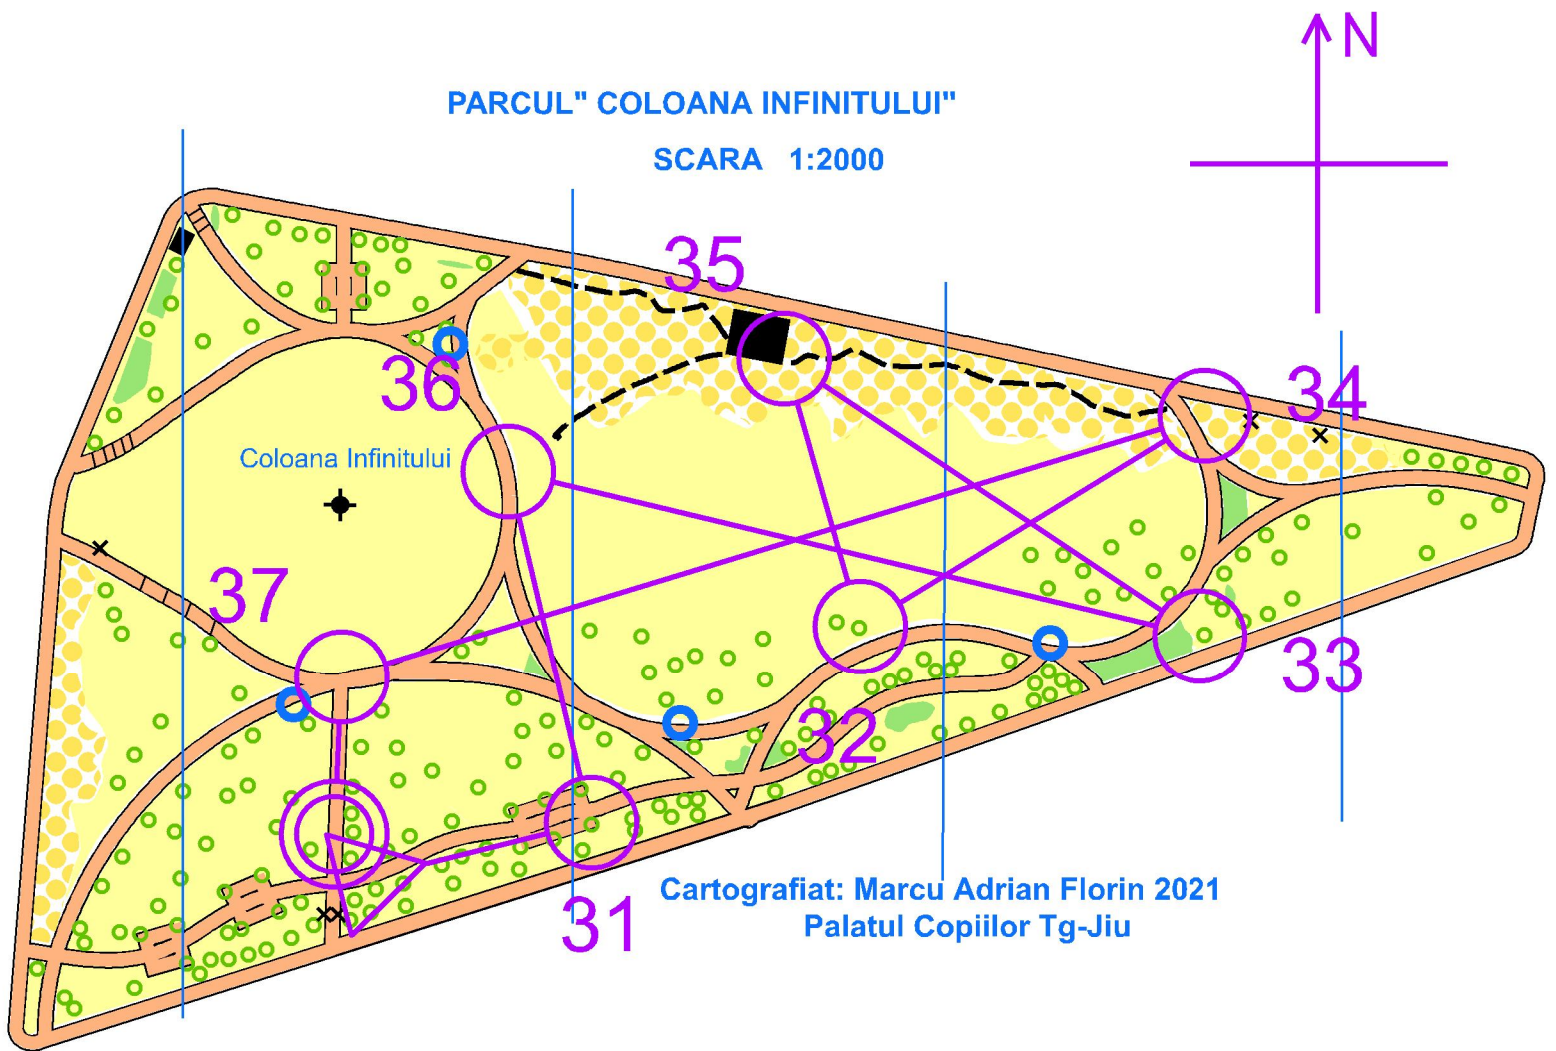

PARCUL "COLOANA INFINITULUI"

SCARA 1:2000

Auxiliar curricular 3

Course Avansati, Length 0.9 km

Start

1. 31 Copac pe alee
2. 36 Alee
3. 33 Copac
4. 35 Colt cladire
5. 32 Copac
6. 34 Bifurcatie alei
7. 37 Intersectie Alei

40 m from last control to finish. No tapes